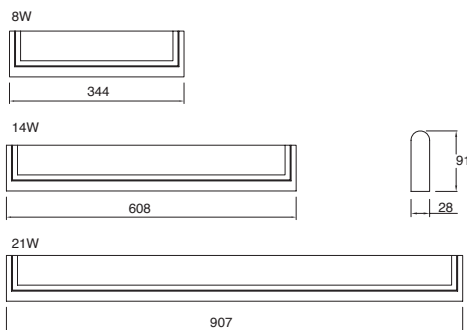

Luminarios lineales para uso interior
Enlazables hasta 200W
Balaastro electrónico, conector, clavija y
lámpara incluidos
T5-G5
4100K
127V~ 60Hz

Aluminio y Policarbonato