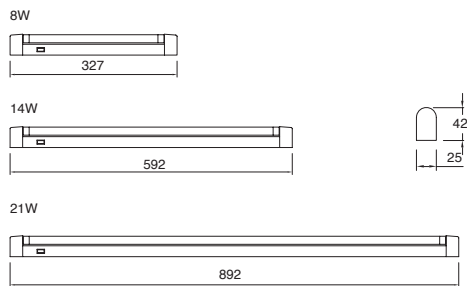

Mini-Fluorescente

5508-0	Blanco 327*42mm	T5 8W
5508-1	Plata 327*42mm	T5 8W
5514-0	Blanco 592*42mm	T5 14W
5514-1	Plata 592*42mm	T5 14W
5521-0	Blanco 892*42mm	T5 21W
5521-1	Plata 892*42mm	T5 21W

Low Profile-Fluorescente

6508-0	Blanco 313*60mm	T5 8W
6508-1	Plata 313*60mm	T5 8W
6514-0	Blanco 573*60mm	T5 14W
6514-1	Plata 573*60mm	T5 14W
6521-0	Blanco 873*60mm	T5 21W
6521-1	Plata 873*60mm	T5 21W

Ultra Slim-Fluorescente

5808-0	Blanco 344*91mm	T5 8W
5808-1	Plata 344*91mm	T5 8W
5814-0	Blanco 608*91mm	T5 14W
5814-1	Plata 608*91mm	T5 14W
5821-0	Blanco 907*91mm	T5 21W
5821-1	Plata 907*91mm	T5 21W

Luminarios lineales para uso interior
Enlazables hasta 200W
Balaastro electrónico, conector, clavija y
lámpara incluidos
T5-G5
4100K
127V~ 60Hz

Aluminio y Policarbonato