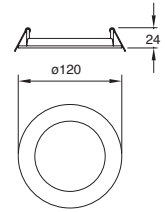

4W

4W 200lm
85-265V~ 50-60Hz
Ø85*24mm

39101-0-WW	Blanco	2700K
39101-1-WW	Níquel	
39101-0-NW	Blanco	4000K
39101-1-NW	Níquel	
39101-0-CW	Blanco	6500K
39101-1-CW	Níquel	

6W

6W 400lm
85-265V~ 50-60Hz
Ø120*24mm

39102-0-WW	Blanco	2700K
39102-1-WW	Níquel	
39102-0-NW	Blanco	4000K
39102-1-NW	Níquel	
39102-0-CW	Blanco	6500K
39102-1-CW	Níquel