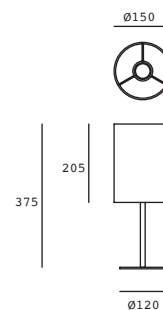

Stol

CÁLIDA

EDE-0269-GRI

Luminario portátil
Orientable
Driver Integrado
Gris

4W

Material Acero y
policarbonato
LED SMD
4W 400lm 3000K
110-240V 50-60Hz
321*110*660mm
IP20
Cargador USB de
1000 mA integrado

Romi

EDE-0383-SAT

Luminario portátil
Níquel Satinado y
Blanco

Material Acero
E26
40W máx.
100-240V 50-60Hz
Ø150*375mm