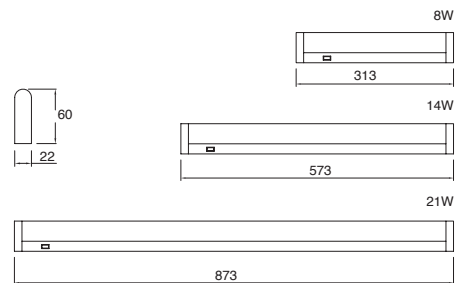

Mini-Fluorescente

5508-0	Blanco 327*42mm	T5 8W
5508-1	Plata 327*42mm	T5 8W
5514-0	Blanco 592*42mm	T5 14W
5514-1	Plata 592*42mm	T5 14W
5521-0	Blanco 892*42mm	T5 21W
5521-1	Plata 892*42mm	T5 21W

Low Profile-Fluorescente

6508-0	Blanco 313*60mm	T5 8W
6508-1	Plata 313*60mm	T5 8W
6514-0	Blanco 573*60mm	T5 14W
6514-1	Plata 573*60mm	T5 14W
6521-0	Blanco 873*60mm	T5 21W
6521-1	Plata 873*60mm	T5 21W

Ultra Slim-Fluorescente

5808-0	Blanco 344*91mm	T5 8W
5808-1	Plata 344*91mm	T5 8W
5814-0	Blanco 608*91mm	T5 14W
5814-1	Plata 608*91mm	T5 14W
5821-0	Blanco 907*91mm	T5 21W
5821-1	Plata 907*91mm	T5 21W

Luminarios lineales para uso interior
Enlazables hasta 200W
Balaastro electrónico, conector, clavija y
lámpara incluidos
T5-G5
4100K
127V~ 60Hz

Aluminio y Policarbonato