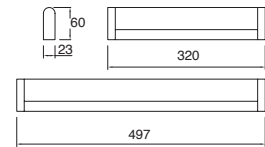

Mini-LED

5556-0	Blanco 345*42mm	56 LED 5.5W 250lm
5556-1	Plata 345*42mm	56 LED 5.5W 250lm
5580-0	Blanco 520*42mm	80 LED 7.5W 400lm
5580-1	Plata 520*42mm	80 LED 7.5W 400lm

Low Profile-LED

6556-0	Blanco 320*60mm	56 LED 5.5W 250lm
6556-1	Plata 320*60mm	56 LED 5.5W 250lm
6580-0	Blanco 497*60mm	80 LED 7.5W 400lm
6580-1	Plata 497*60mm	80 LED 7.5W 400lm

Ultra Slim-LED

5956-0	Blanco 302*60mm	56 LED 5.5W 250lm
5956-1	Plata 302*60mm	56 LED 5.5W 250lm
5980-0	Blanco 505*60mm	80 LED 7.5W 400lm
5980-1	Plata 505*60mm	80 LED 7.5W 400lm

Luminarios lineales para uso interior
Driver electrónico integrado
Enlazables hasta 10 luminarios
Incluyen conectores y clavijas
4100K
100-240V~ 50-60Hz

Aluminio y Policarbonato

Stick Kit-LED

5427-0 KIT	Blanco 312*23mm	27 LED 1.8 W 120lm
5427-1 KIT	Plata 312*23mm	27 LED 1.8 W 120lm

Stick-LED

5427-0	Blanco 312*23mm Enlazable con 5427-0 KIT	27 LED 1.8W 120lm
5427-1	Plata 312*23mm Enlazable con 5427-1 KIT Enlazable hasta 3 luminarios	27 LED 1.8W 120lm Incluye clips para instalación dirigida

*Stick LED solo funciona para enlazar con el Stick Kit-LED