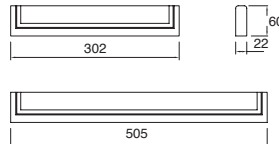

Luminarios lineales para uso interior
Driver electrónico integrado
Enlazables hasta 10 luminarios
Incluyen conectores y clavijas
4100K
100-240V~ 50-60Hz

Aluminio y Policarbonato