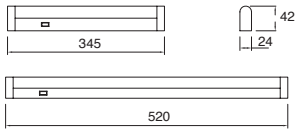

## Mini-LED

5556-0	Blanco 345*42mm	56 LED 5.5W 250lm
5556-1	Plata 345*42mm	56 LED 5.5W 250lm
5580-0	Blanco 520*42mm	80 LED 7.5W 400lm
5580-1	Plata 520*42mm	80 LED 7.5W 400lm